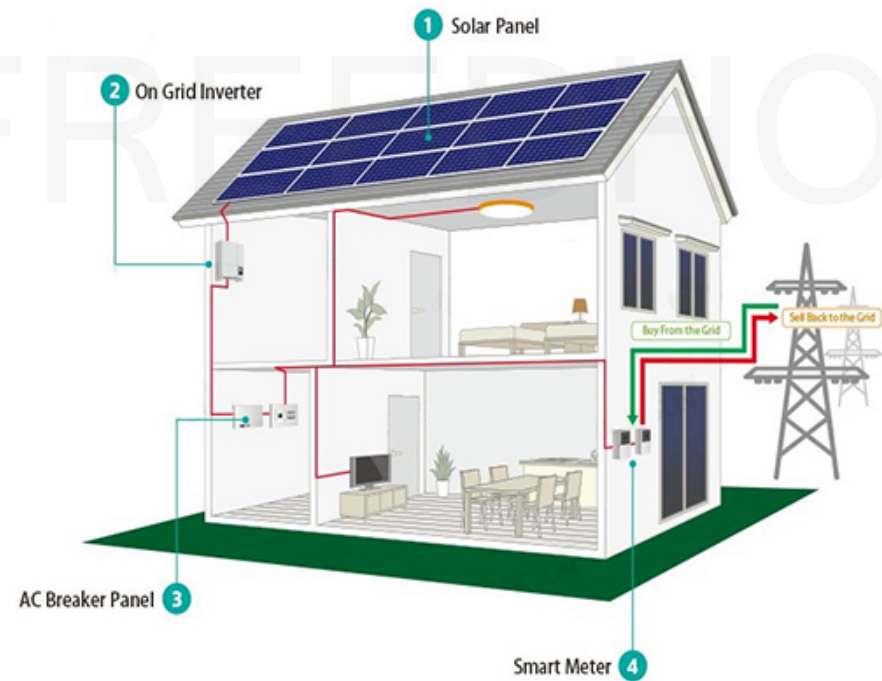

Solar Connected Kit

Use or sell your electricity!

Solar Connected Kit 10Kw Three-Phase

- ▶ A more than profitable investment!

This 10 kW three-phase solar kit is for professional use only.
If you require higher power ratings, please contact us.

Specifications

- ▶ **Solar panel:** 30 x 350 watt polycrystalline
- ▶ **Inverter:** 10KW, 220V, 50Hz three-phase
- ▶ **Monitoring system:** Wifi 200
- ▶ **Bracket:** Roof or ground mounting bracket for 30 solar panels
- ▶ **Cable:** 100-meter international standard cable BV-1 x 6 Series
- ▶ **Connector:** Rated voltage 1000V DC
- ▶ **Accessories:** Mounting accessories supplied
- ▶ **Warranty:** 25 years for panels, 5 years for controller, inverter and batteries