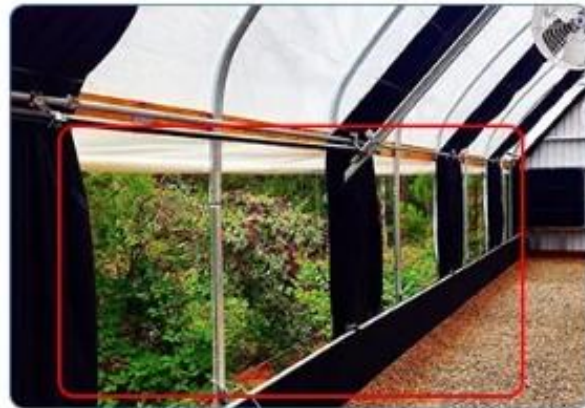

Cooling Fan

Cooling Pad

Light Deprivation Hood

In order to achieve 100% shading effect, the fans and wet curtains of the light deprivation greenhouse are equipped with hoods, which can perfectly solve the problem of light leakage.

Two Ventilation Styles

Roof Vents System

Side Vents System

ERFEDHOME

Light system

Growing Light System

Lighting is essential for the growth of hemp. In different growth periods, the required light time is different. Insufficient light will lead to growth retardation. Our LED growing lights can meet the growth needs of different periods, allowing you to grow the best quality plants