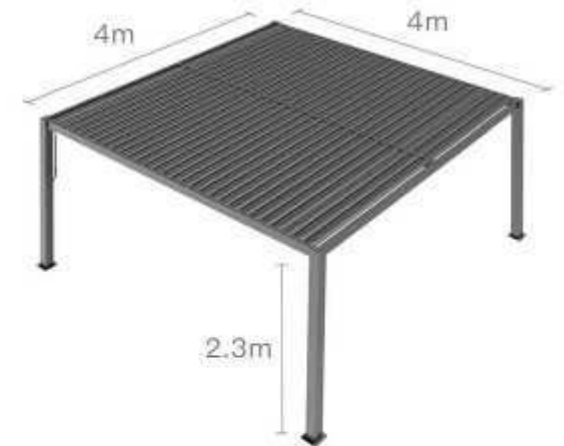

With RGB lights

To control by the crank handles and gearboxes on both sides of the posts

To control by the crank handles and gearboxes on the middle beam

Basic Specifications for Pergola 8617

Length: Max: 4m Min: 1m Width: Max: 4m Min: 1m Height: Max: 2.8m Min: 1m

The size can be customized within our specification.

3mX3m

3mX4m

4mX3m

4mX4m

Our comprehensive drainage system makes no water leakage within the standard.

Its rain resistance can reach 60L/h/m³ and meets ISO5912 standard.