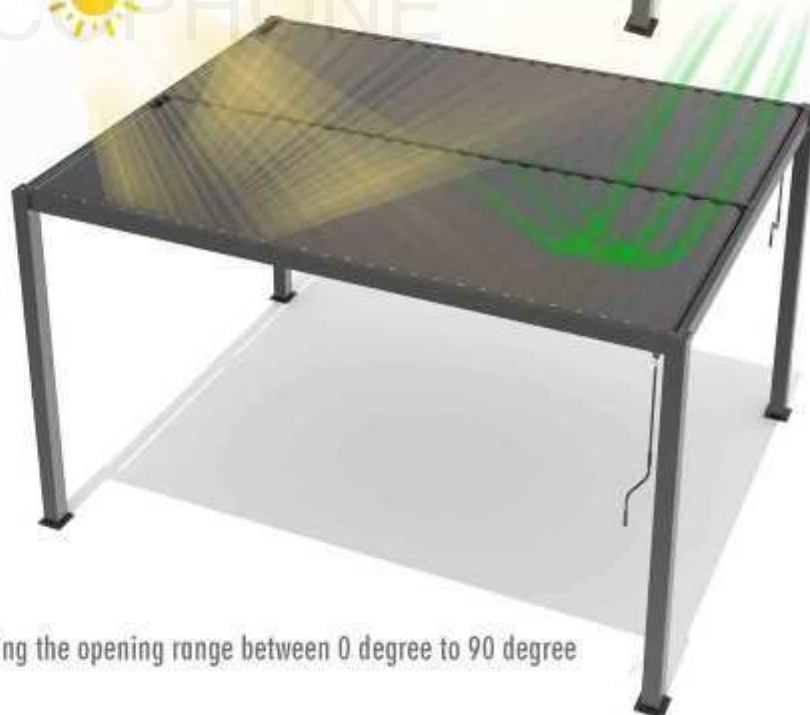

Open the slats
the sunlight and wind come in through the roof

Close the slats
the sunlight and wind can be blocked by the roof

Free controlling the opening range between 0 degree to 90 degree

Without RGB lights