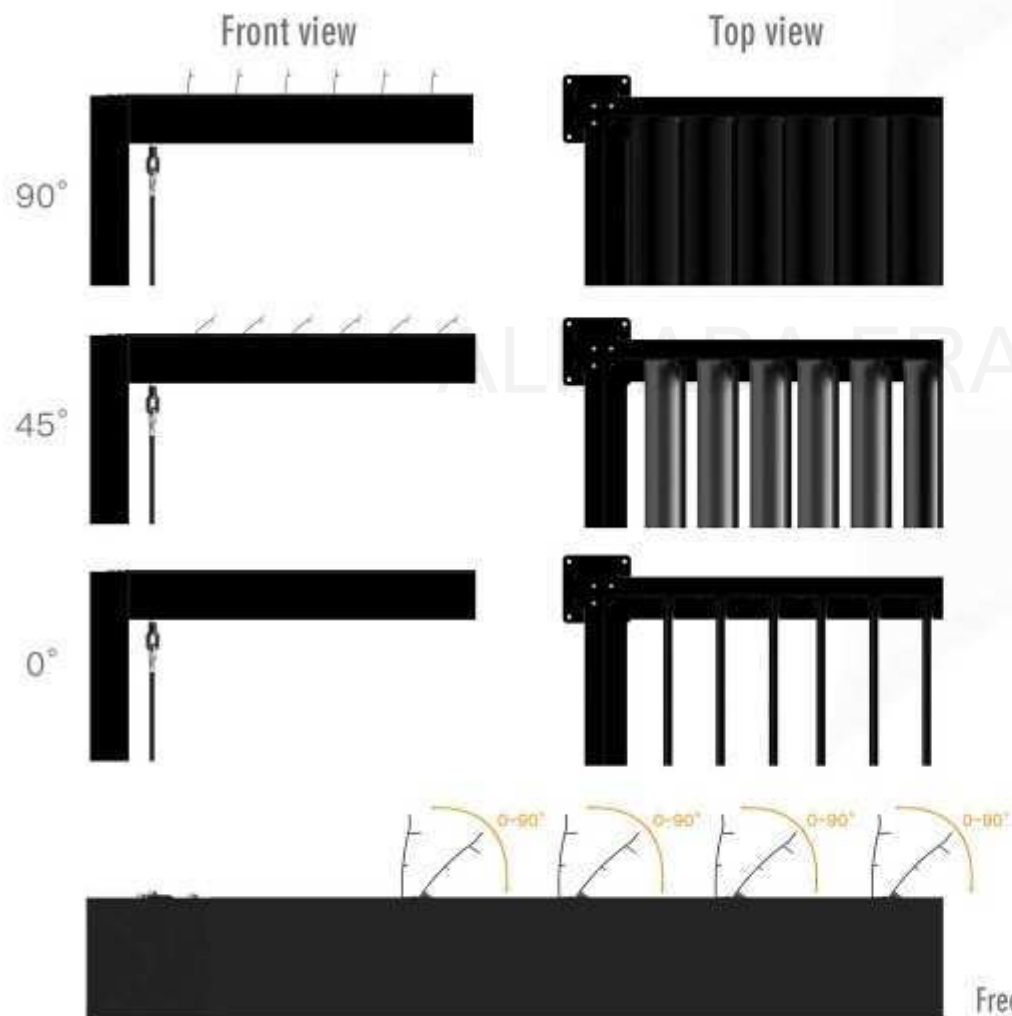

Open the slats
the sunlight and wind come in through the roof

Close the slats
the sunlight and wind can be blocked by the roof

Free controlling the opening range between 0 degree to 90 degree

Without RGB lights

With RGB lights

To control by the crank handles and gearboxes on both sides of the posts

To control by the crank handles and gearboxes on the middle beam

Basic Specifications for Pergola 8617

Length: Max: 4m Min: 1m Width: Max: 4m Min: 1m Height: Max: 2.8m Min: 1m