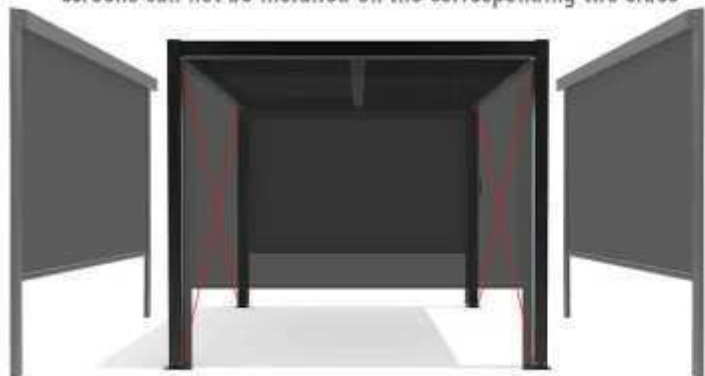

Open the slats
the sunlight and wind come in through the roof

Close the slats
the sunlight and wind can be blocked by the roof

Free controlling the opening range between 0 degree to 90 degree

Without RGB lights

Fixing the four feet, it is super wind resistant.

Stable aluminum profile
Anti-pressure design

Equipped with the wind-proof screens
it is the creator of a free space

When the crank handles are set on both sides
screens can not be installed on the corresponding two sides

When the crank handles are set on the middle beam
the wind-proof screens can be optionally selected for installation on all sides.

9800 operated manually 9800 operated by the remote controller

The current pergola 8610 is equipped with RGB LED lights