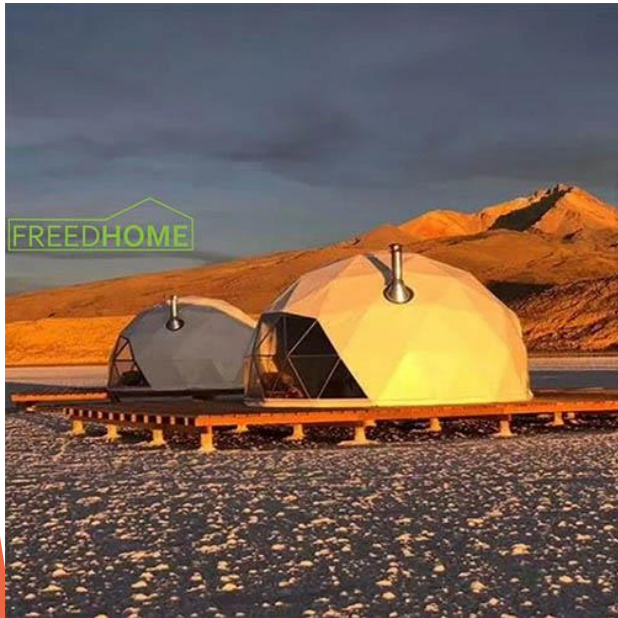

Sexy Domes Holiday

De 13 to 113 m² !

For Summer and Winter

All our Options

Door

Bathroom

Cozy interior

Windows

Solar Fan

OME

Divers Models

Other Models

Specifications

- ▶ Specifications
- ▶ 13 to 133 M²
- ▶ High-quality white PVC-coated polyester fabric 850g / m², 100% waterproof, flame retardant to DIN4102 B1
- ▶ M2, CFM, UV-resistant, tear-resistant, self-cleaning, etc.
- ▶ 700g / m², transparent PVC-coated polyester, flame-retardant and waterproof
- ▶ Compliant with DIN 4102 B1, M2 (European standard)
- ▶ Withstands 100 Km/h winds
- ▶ Mounting on slab or any flat surface