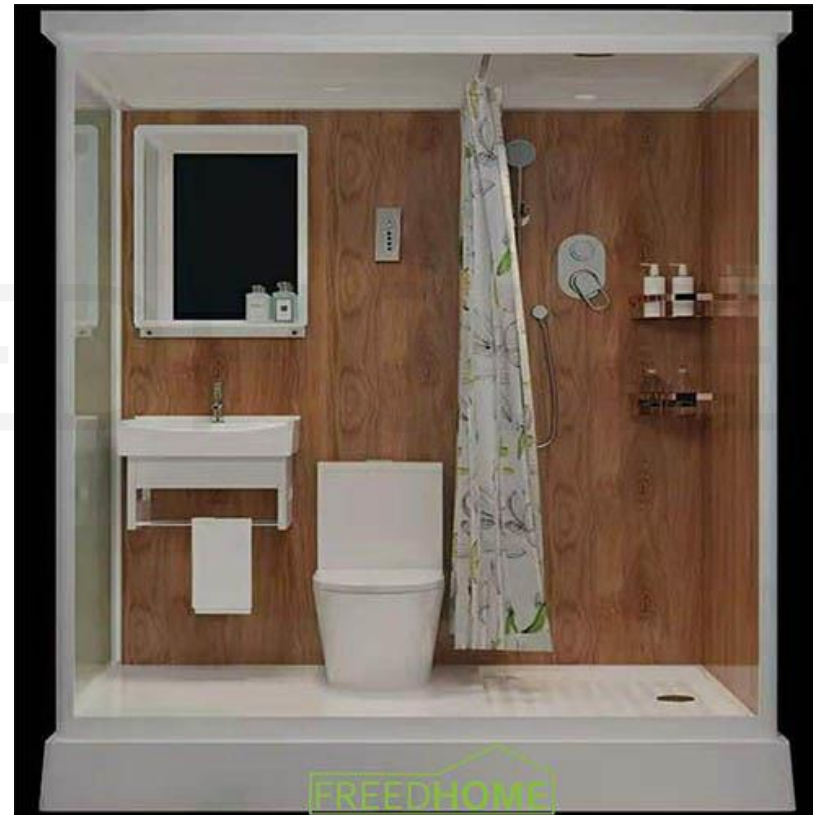

Sexy Domes Holiday

De 13 to 113 m² !

For Summer and Winter

All our Options

Door

Bathroom

Cozy interior

Windows

Solar Fan

OME

Divers Models

Other Models

Specifications

- ▶ Specifications
- ▶ 13 to 133 M²
- ▶ High-quality white PVC-coated polyester fabric 850g / m², 100% waterproof, flame retardant to DIN4102 B1
- ▶ M2, CFM, UV-resistant, tear-resistant, self-cleaning, etc.
- ▶ 700g / m², transparent PVC-coated polyester, flame-retardant and waterproof
- ▶ Compliant with DIN 4102 B1, M2 (European standard)
- ▶ Withstands 100 Km/h winds
- ▶ Mounting on slab or any flat surface

Options

- ▶ Colors
- ▶ Classic, Single or Double Aluminum Door
- ▶ Classic or VIP bathroom
- ▶ Glass porthole
- ▶ Sky View from 6 m Diameter
- ▶ Solar Fan
- ▶ Curtains
- ▶ Wood heating
- ▶ Flooring, Lino, Tile or Composite Parquet
- ▶ Solar Kit
- ▶ Water reserve (drinking and non-drinking)